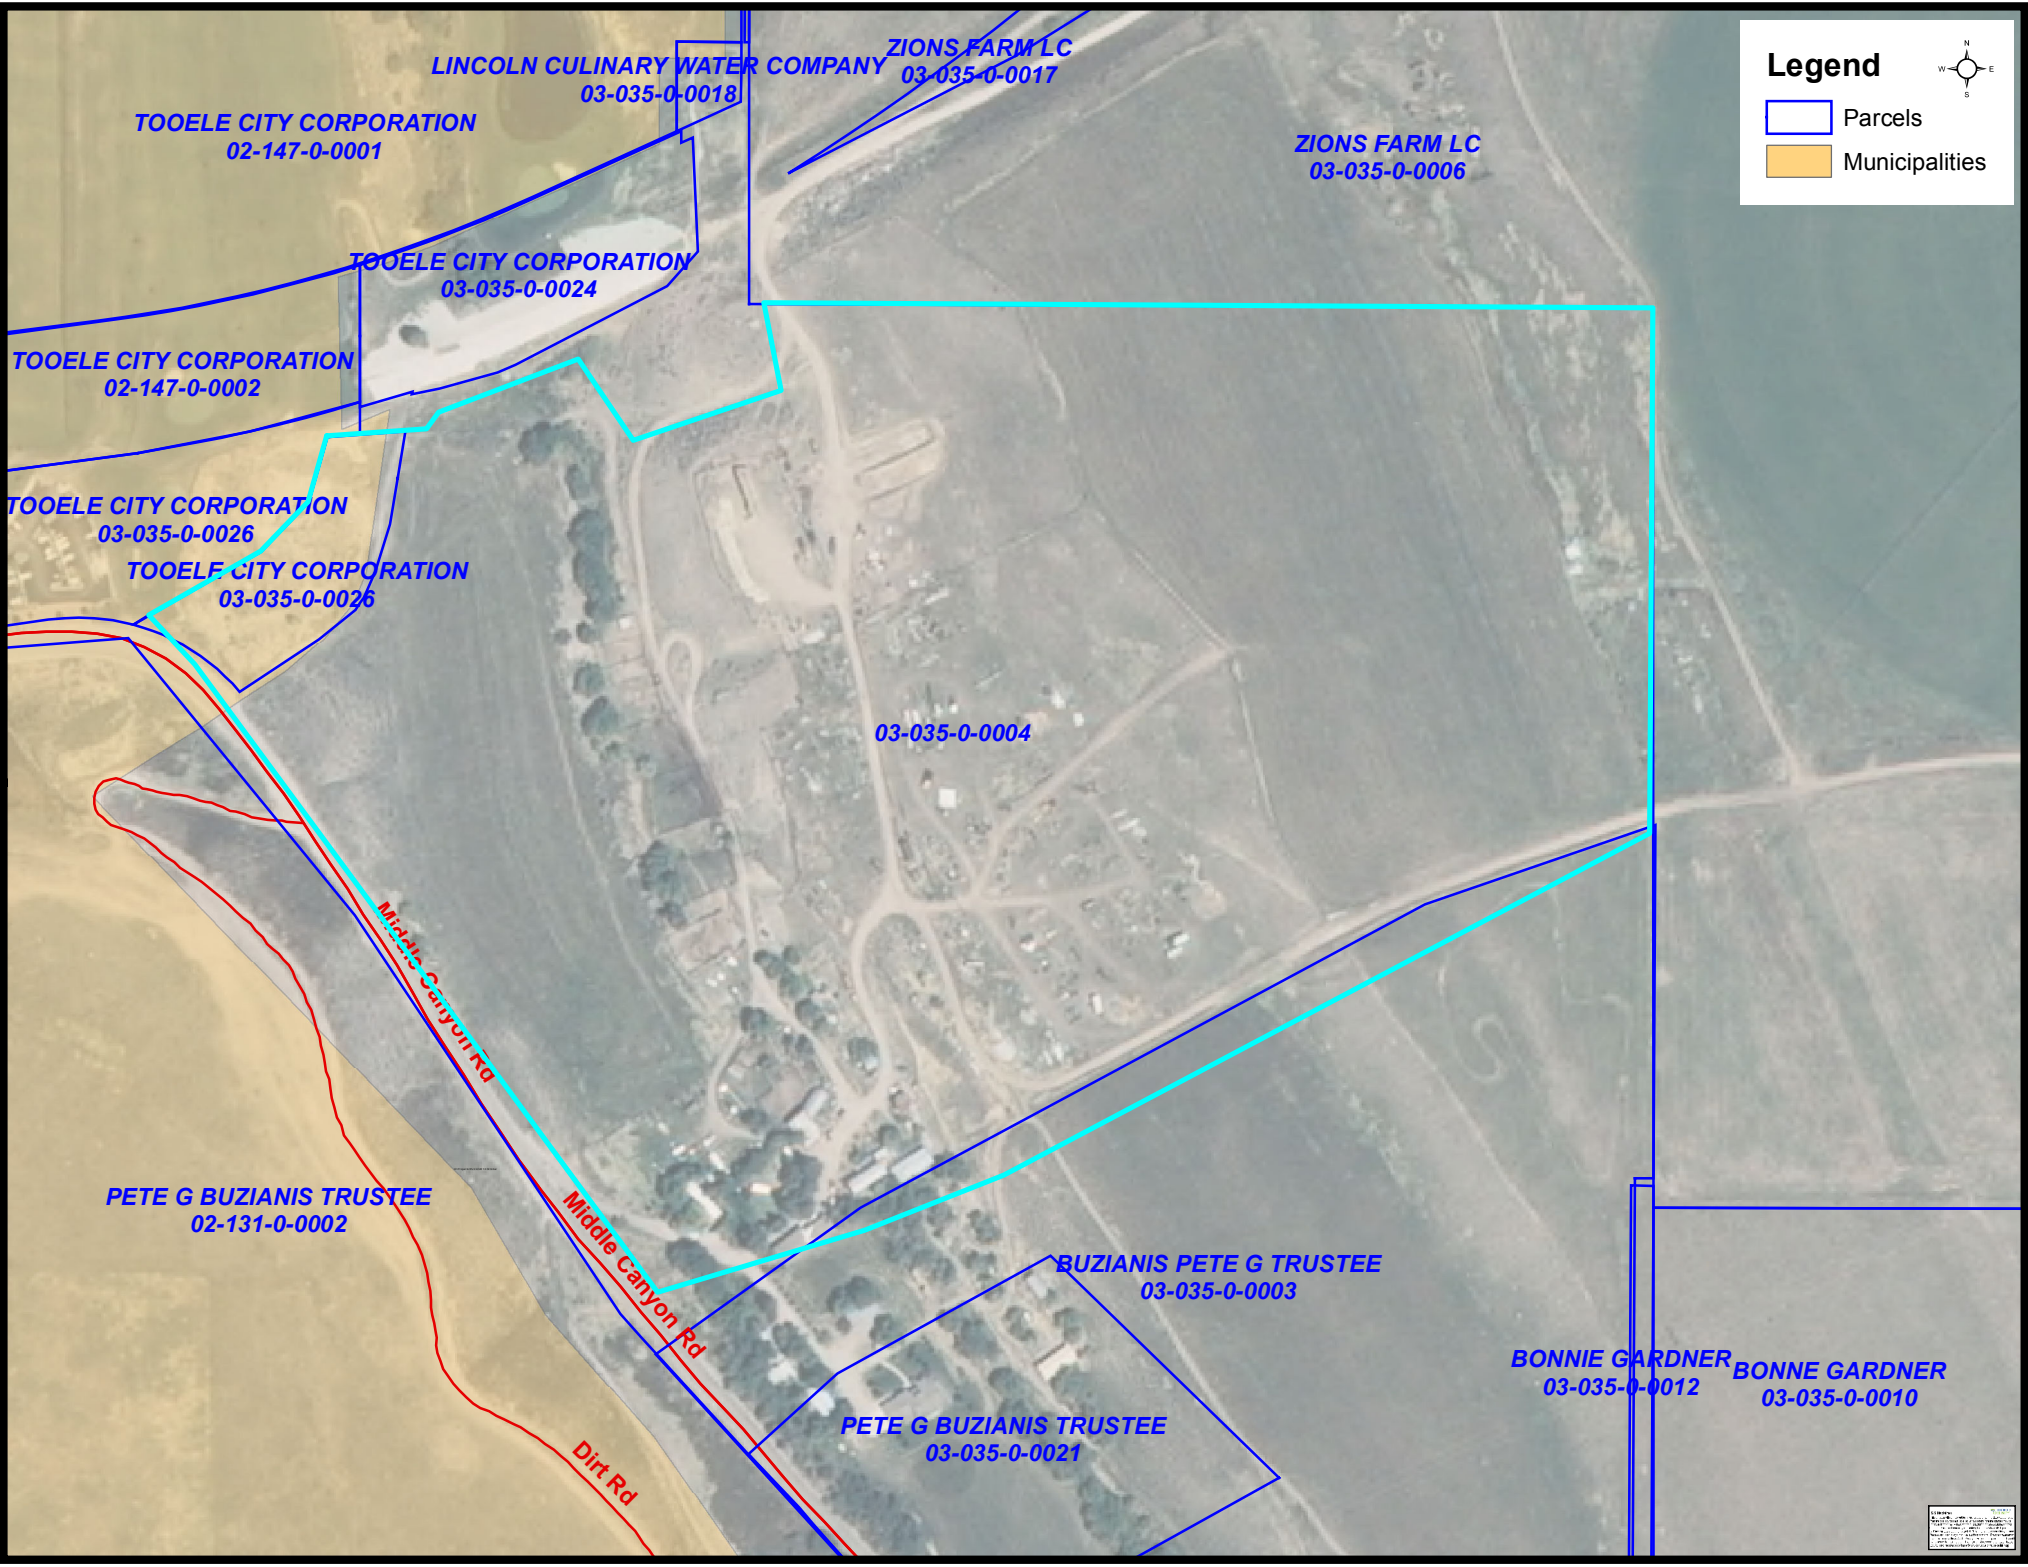

Legend

 Parcels

 Municipalities

LINCOLN CULINARY WATER COMPANY 03-035-0-0018

ZIONS FARM LC 03-035-0-0017

TOOELE CITY CORPORATION
02-147-0-0001

ZIONS FARM LC
03-035-0-0006

TOOELE CITY CORPORATION
03-035-0-0024

TOOELE CITY CORPORATION
02-147-0-0002

TOOELE CITY CORPORATION
03-035-0-0026

TOOELE CITY CORPORATION
03-035-0-0026

03-035-0-0004

PETE G BUZIANIS TRUSTEE
02-131-0-0002

Middle Canyon Rd

Middle Canyon Rd

Dirt Rd